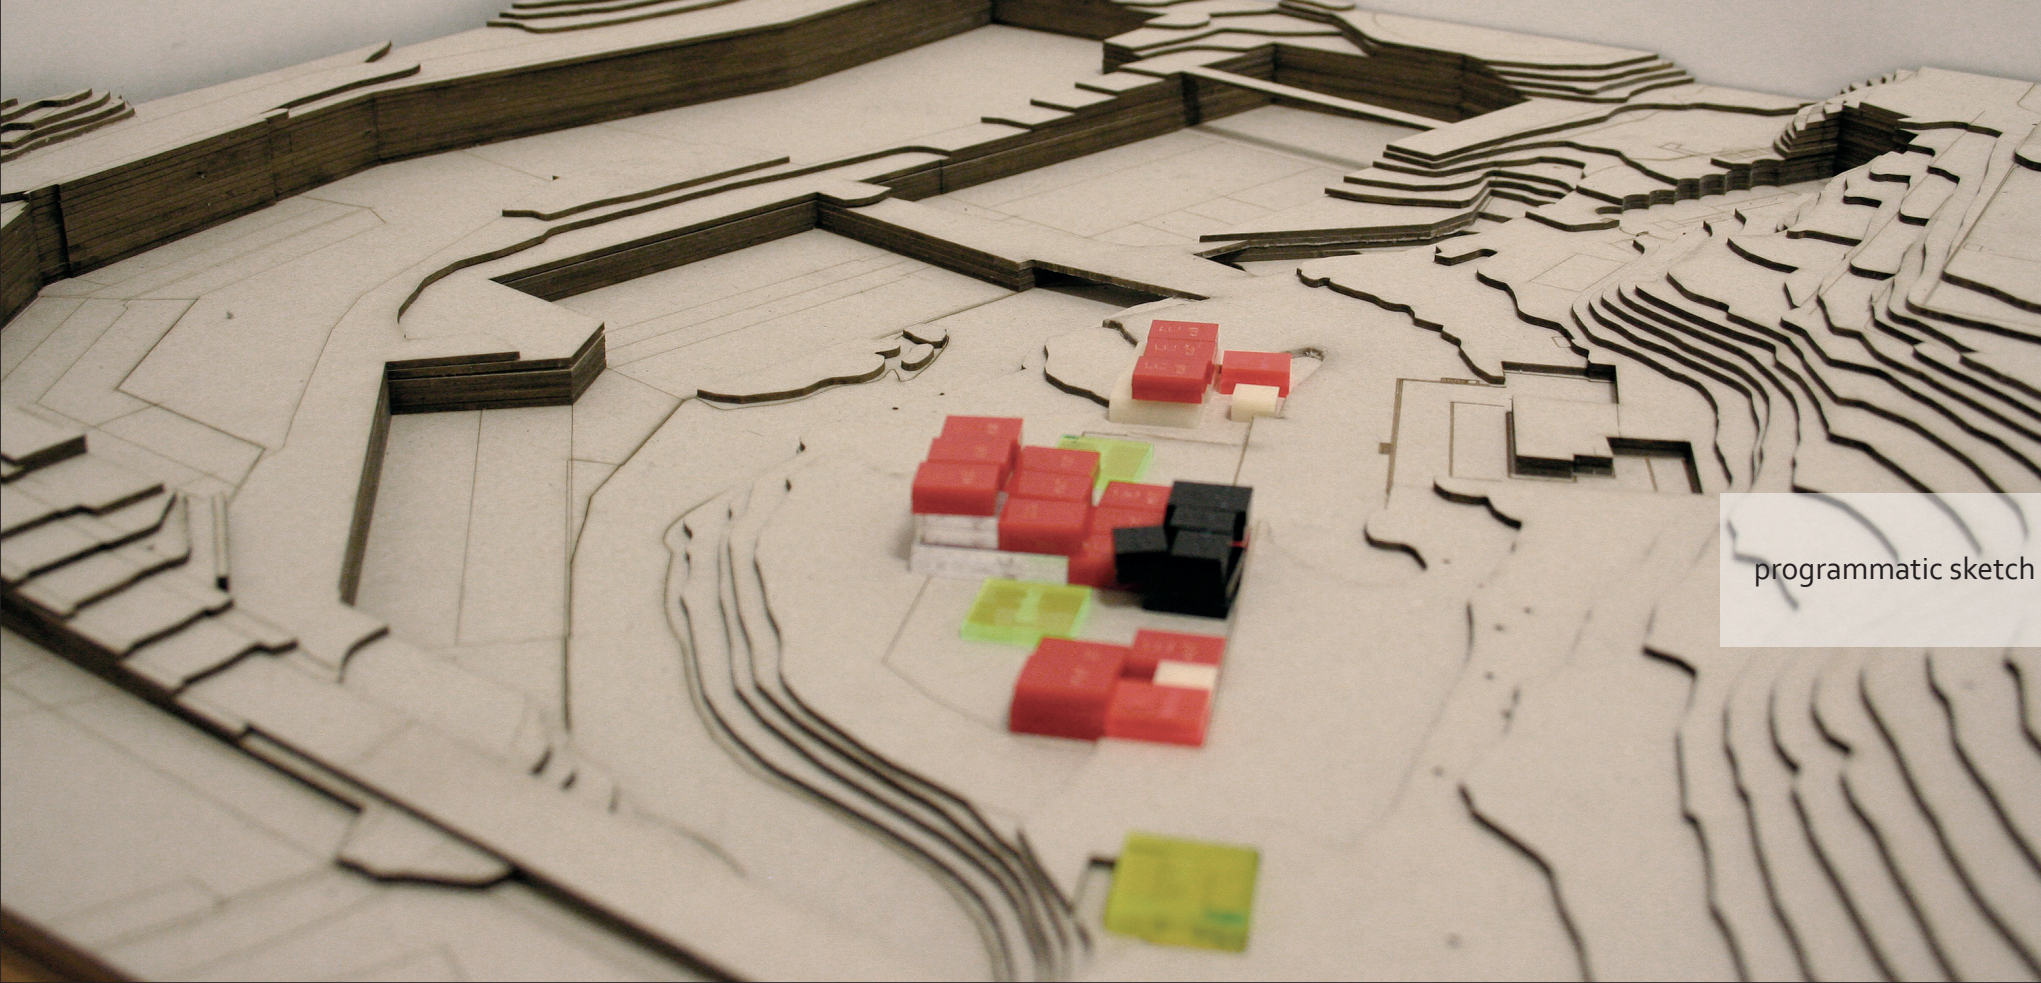

M O D E L S

Oslo Food Lab

programmatic sketch

placement in front of
the farm house

path through the proj

facade wrapping
around one big room

climbing levels
project covered in stairs

split project (service and public in on separated sides)