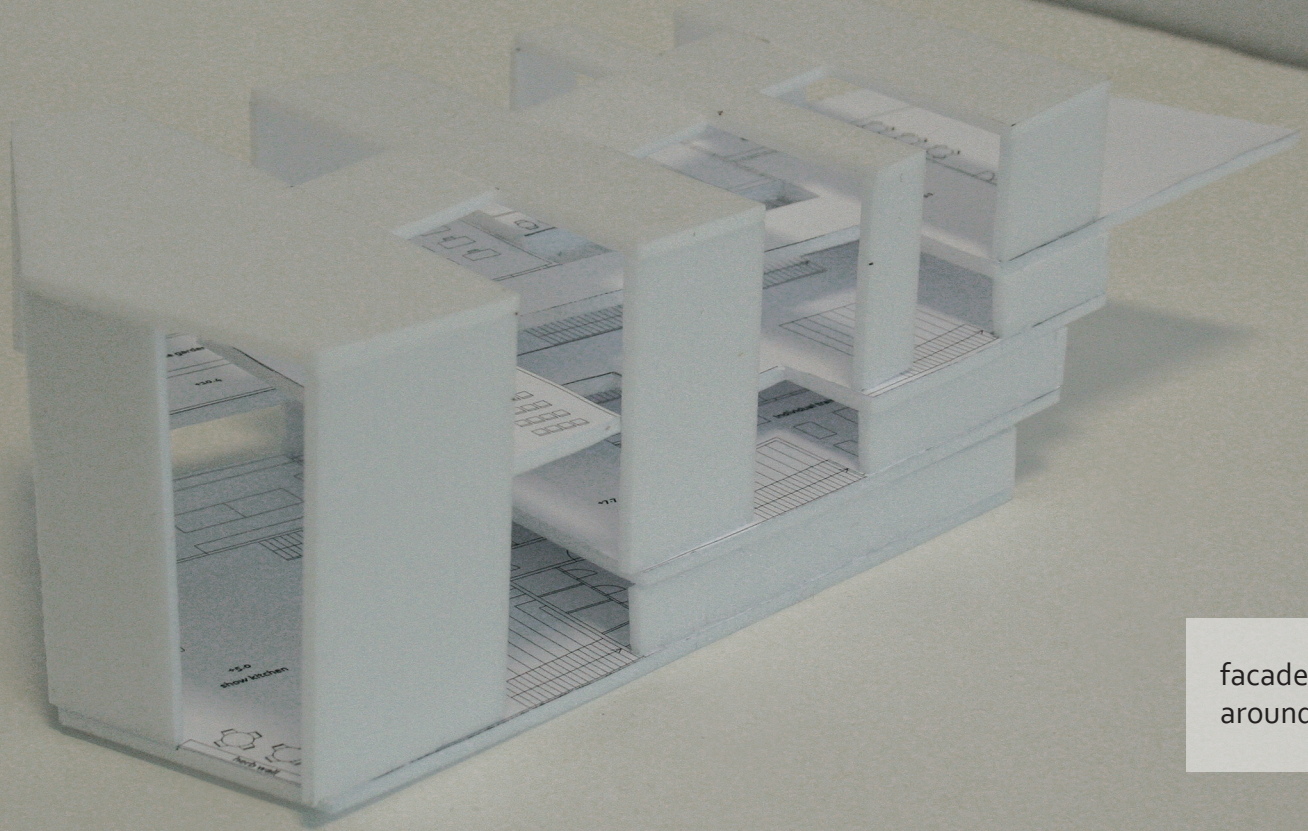

M O D E L S

Oslo Food Lab

programmatic sketch

placement in front of
the farm house

path through the proj

facade wrapping
around one big room

climbing levels
project covered in stairs

split project (service and public in on separated sides)